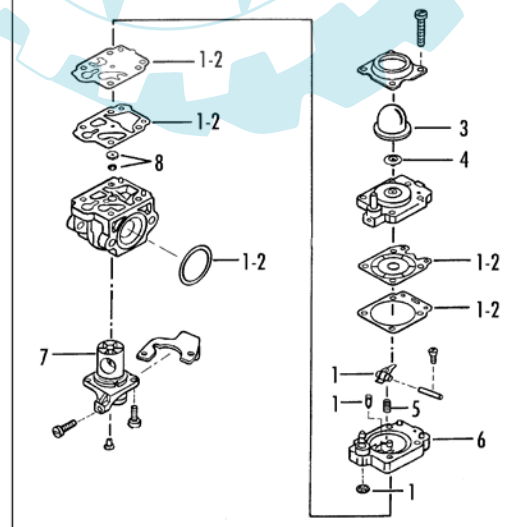

FIGURE 5

The Electrolux Group. The world's No.1 choice.